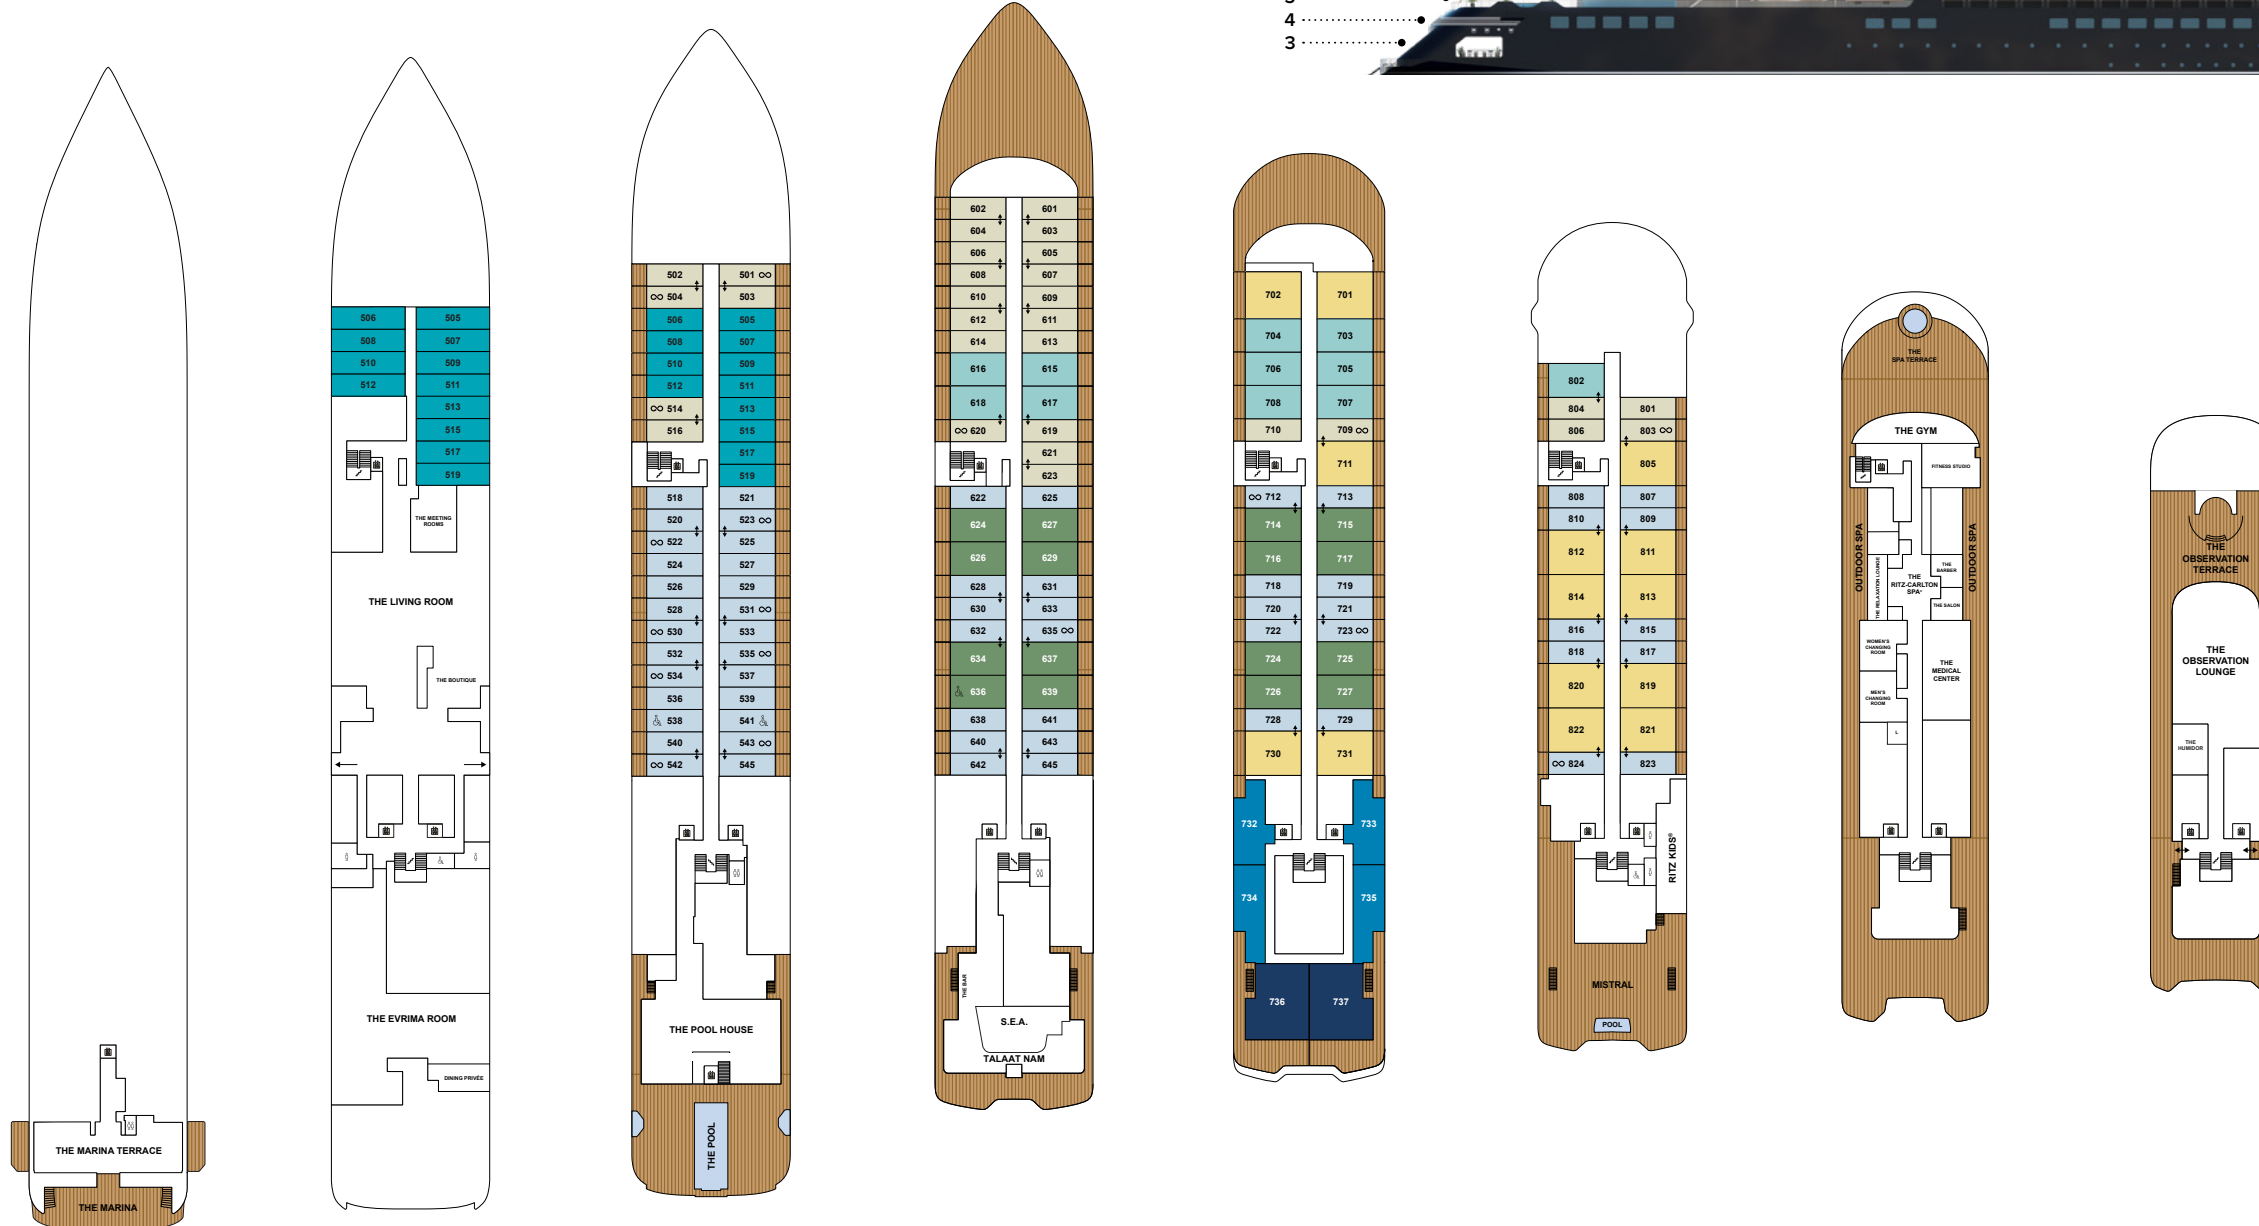

THE RITZ-CARLTON YACHT COLLECTION

DECK 3
THE MARINA TERRACE
THE MARINA

DECK 4
THE MEETING ROOMS
THE LIVING ROOM
THE BOUTIQUE
THE EVRIMA ROOM
DINING PRIVÉE
505 – 519 LOWER LEVEL

DECK 5
THE POOL HOUSE
THE POOL
SUITES 501 – 545

DECK 6
THE BAR
S.E.A.
TALAAT NAM
SUITES 601 – 645

DECK 7
SUITES 701 – 737

DECK 8
MISTRAL
RITZ KIDS®
SUITES 801 – 824

DECK 9
THE GYM
FITNESS STUDIO
THE RITZ-CARLTON SPA®
THE SPA TERRACE
THE BARBER /
THE SALON
LAUNDERETTE
THE MEDICAL CENTER

DECK 10
THE OBSERVATION
LOUNGE
THE OBSERVATION
TERRACE
THE HUMIDOR

SUITE CATEGORY

- THE OWNER'S SUITES _____
- THE VIEW SUITES _____
- THE LOFT SUITES _____
- THE GRAND SUITES _____
- THE SIGNATURE MID SUITES _____
- THE SIGNATURE SUITES _____
- THE TERRACE MID SUITES _____
- THE TERRACE SUITES _____
- ACCESSIBLE SUITES _____
- CONNECTING SUITES _____
- CONVERTIBLE SUITES* _____

THE VIEW SUITES

SUITE SIZE UP TO 624 SQ FT / 58 SQ M
TERRACE SIZE UP TO 97 SQ FT / 9 SQ M
NUMBER OF SUITES / 4

- Dramatic floor to ceiling glass throughout
- Private terrace
- Luxurious and modern living and dining area
- Convertible sleep sofa
- Luxury custom king bed sleep system
- Double vanity bathroom with modern soaking tub and separate shower
- Digital flat screen television
- In-suite safe
- Vanity mirror and hair dryer
- Hypoallergenic pillows, upon request
- 230v and 120v outlets, as well as USB charging capabilities