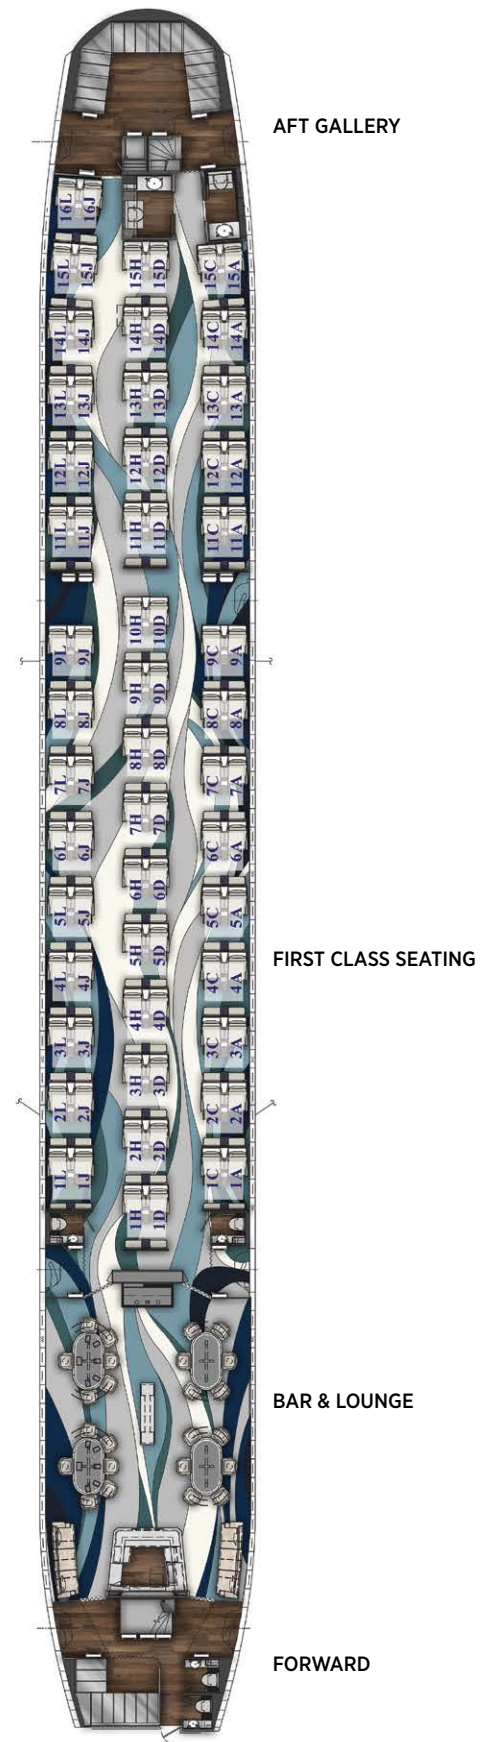

**THE CRYSTAL AIRCRUISES
DIFFERENCE. WHAT SETS
CRYSTAL APART.**

SPECIFICATIONS

AIRCRAFT	B777-200LR
AIRCRAFT BODY TYPE	WIDE-BODY
SEATS	88
SEATING LAYOUT	2X2X2
SEAT TYPE	180° FLAT
AISLE WIDTH	EXTRA WIDE
CABIN WIDTH	19 FEET
CABIN LENGTH	162 FEET
LAVATORY	VIP STYLE
AIRCRAFT RANGE	19.5 HOURS 10,000 MILES
LOUNGE	YES
OVER-SIZED BAR	YES
DINING TABLES	YES
ONBOARD WINE CELLAR*	YES
GLOBAL CELLULAR CALLS*	YES
WI-FI*	YES
IPAD*	YES
BOSE HEADSET*	YES
ONBOARD CHEF*	YES
ONBOARD DOCTOR*	YES
IN-FLIGHT ENTERTAINMENT	ON DEMAND
ON-DEMAND/TV/MOVIES 24" MONITOR*	YES
SMALL MONITOR IN CONTROLLER	YES
AUDIO	ON DEMAND

*Additional fee