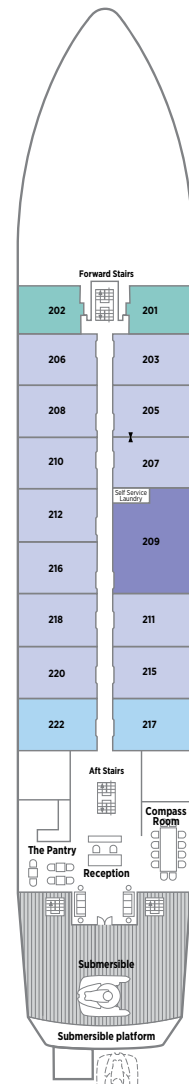

SEABREEZE DECK 2

The Compass Room
Reception
Self Service Laundry
Submersible Platform
The Pantry

SUITE CATEGORIES

● OS (1) | OWNER'S SUITE | 515 SQ. FT. (47.8 SQ. M.)	SEABREEZE DECK 2
● S1 (13) | YACHT SUITE | 280 SQ. FT. (26 SQ. M.)	HORIZON DECK 3
● S2 (12) | YACHT SUITE | 280 SQ. FT. (26 SQ. M.)	SEABREEZE DECK 2
● S3 (3) | YACHT SUITE | 280 SQ. FT. (26 SQ. M.)	SEABREEZE DECK 2 HORIZON DECK 3
● S4 (2) | YACHT SUITE | 223 SQ. FT. (20.7 SQ. M.)	SEABREEZE DECK 2

SPECIFICATIONS

GUEST CAPACITY	62
STAFF TO GUEST RATIO	1.44
GROSS REGISTERED TONS	3,370
LENGTH	279.72 FT. (85.26 M.)
WIDTH	46 FT. (14.0 M.)
DRAFT	12.53 FT. (3.82 M.)
CRUISING SPEED	.MAX 14KMH
▶◀ Connecting staterooms