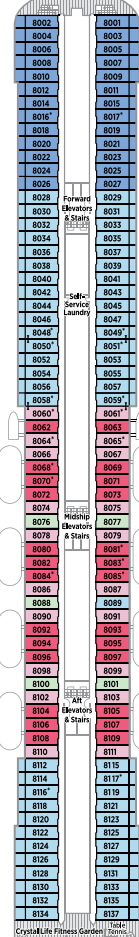

HORIZON DECK 8

Crystal Life Fitness Garden
Guest room categories B1, B2, E1 & E2
Self-Service Laundry
Table Tennis