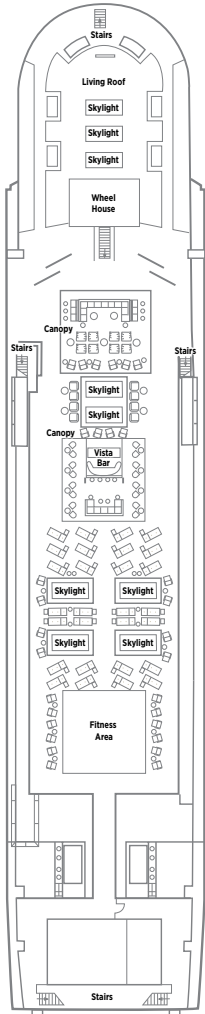

VISTA DECK 4

Canopied Seating Areas
Outdoor Fitness Area
Vista Bar
Wheel House