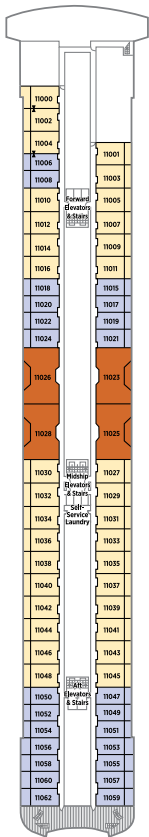

PENTHOUSE DECK 11

Guest room categories CP, PS & PH
Self-Service Laundry

PENTHOUSE DECK 10

Guest room categories SP, PH, SH, P1 & P2
Self-Service Laundry

SEABREEZE DECK 9

Guest room categories A1 & A2
Self-Service Laundry

HORIZON DECK 8

Guest room categories B1, B2 & B3
Shuffleboard Courts

PROMENADE DECK 7

Bridge Lounge
Computer University@Sea
Guest room categories C1, C2 & C3
Library
Prego
Self-Service Laundry
The Studio
The Vintage Room
Umi Uma & Sushi Bar

TIFFANY DECK 6

Apropos
Atrium
Avenue Saloon
Connoisseur Club
Crystal Collection
Crystal Images Bar
Facets
Galaxy Lounge
VIP Casino

CRYSTAL DECK 5

Concierge
Crystal Cove
Crystal Plaza
Crystal Society Host/ess
Front Desk
Future Sales Consultant
Medical Center
Shore Excursions Desk
Waterside

PENTHOUSE/STATEROOM CATEGORIES

- CP (4) | CRYSTAL PENTHOUSE WITH VERANDAH | 1,345 SQ. FT. (124.9 SQ. M.) | Penthouse Deck 11
- PS (33) | PENTHOUSE SUITE WITH VERANDAH AND THIRD BERTH | 538 SQ. FT. (50 SQ. M.) | Penthouse Deck 11
- PH (72) | PENTHOUSE WITH VERANDAH AND THIRD BERTH | 403 SQ. FT. (37.4 SQ. M.) | Penthouse Deck 11
  Penthouse Deck 10
- SP (2) | SEABREEZE PENTHOUSE SUITE WITH VERANDAH AND THIRD BERTH | 538 SQ. FT. (50 SQ. M.) | Penthouse Deck 10
- SH (36) | SEABREEZE PENTHOUSE WITH VERANDAH AND THIRD BERTH | 403 SQ. FT. (37.4 SQ. M.) | Penthouse Deck 10
- P1 (36) | ● P2 (34) | ● A1 (108) | ● A2 (34) | Penthouse Deck 10
  ● B1 (80) | ● B2 (30) | ● B3 (34) | Seabreeze Deck 9
  DELUXE STATEROOM WITH VERANDAH | 269 SQ. FT. (25 SQ. M.) | Horizon Deck 8
- C1 (34) | ● C2 (12) | ● C3 (30) | Promenade Deck 7
  DELUXE STATEROOM WITH LARGE PICTURE WINDOW | 226 SQ. FT. (21 SQ. M.)

SH 10001, 10002, 10005 and 10006: Slightly limited, B2: Slightly limited, C2: Slightly limited

SPECIFICATIONS

GUEST CAPACITY	980
STAFF TO GUEST RATIO	1 TO .67
GROSS REGISTERED TONS	.68,870
LENGTH	820 FT. (250 M.)
WIDTH	105.6 FT. (32.2 M.)
DRAFT	24.9 FT. (7.6 M.)
CRUISING SPEED	MAX 20KMH

* Third berth available; as well as in Penthouses (PS, PH, SP and SH) with the exception of those designed for guests with disabilities, 10064 and 10065. Note: Third berth waiver required. See crystalcruises.com for details.

† Staterooms for guests with disabilities

▶ Connecting staterooms ▲ Queen-bed configuration only

Category images SP and SH are artists' renderings.