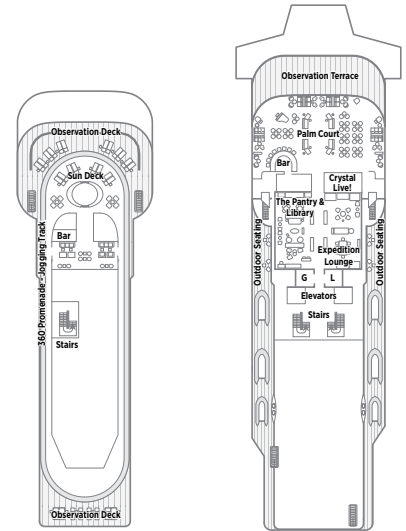

SUN DECK 13

Sun Deck