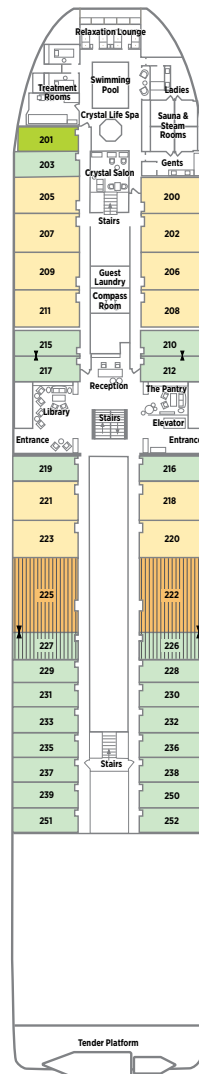

SEAHORSE DECK 2

Compass Room
Crystal Life Spa
Crystal Salon
Library
Reception
Sauna & Steam Rooms
Swimming Pool
Treatment Rooms
The Pantry