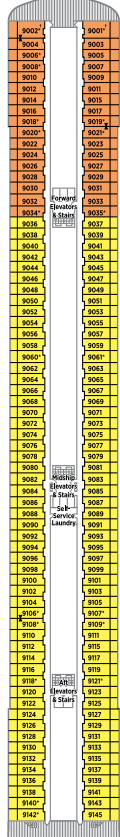

PENTHOUSE DECK 11

Guest room categories CP, PS & PH
Self-Service Laundry

PENTHOUSE DECK 10

Guest room categories SP, PH, SH, P1 & P2
Self-Service Laundry

SEABREEZE DECK 9

Guest room categories A1 & A2
Self-Service Laundry

HORIZON DECK 8

Guest room categories B1, B2 & B3
Shuffleboard Courts

PROMENADE DECK 7

Bridge Lounge
Computer University@Sea
Guest room categories C1, C2 & C3
Library
Prego
Self-Service Laundry
The Studio
The Vintage Room
Umi Uma & Sushi Bar

TIFFANY DECK 6

Apropos
Atrium
Avenue Saloon
Connoisseur Club
Crystal Collection
Crystal Images Bar
Facets
Galaxy Lounge
VIP Casino

CRYSTAL DECK 5

Concierge
Crystal Cove
Crystal Plaza
Crystal Society Host/ess
Front Desk
Future Sales Consultant
Medical Center
Shore Excursions Desk
Waterside

PENTHOUSE/STATEROOM CATEGORIES

- CP (4) | CRYSTAL PENTHOUSE WITH VERANDAH | 1,345 SQ. FT. (124.9 SQ. M.) | Penthouse Deck 11
- PS (33) | PENTHOUSE SUITE WITH VERANDAH AND THIRD BERTH | 538 SQ. FT. (50 SQ. M.) | Penthouse Deck 11
- PH (72) | PENTHOUSE WITH VERANDAH AND THIRD BERTH | 403 SQ. FT. (37.4 SQ. M.) | Penthouse Deck 11
  Penthouse Deck 10
- SP (2) | SEABREEZE PENTHOUSE SUITE WITH VERANDAH AND THIRD BERTH | 538 SQ. FT. (50 SQ. M.) | Penthouse Deck 10
- SH (36) | SEABREEZE PENTHOUSE WITH VERANDAH AND THIRD BERTH | 403 SQ. FT. (37.4 SQ. M.) | Penthouse Deck 10
- P1 (36) | ● P2 (34) | ● A1 (108) | ● A2 (34) | Penthouse Deck 10
  ● B1 (80) | ● B2 (30) | ● B3 (34) | Seabreeze Deck 9
  DELUXE STATEROOM WITH VERANDAH | 269 SQ. FT. (25 SQ. M.) | Horizon Deck 8
- C1 (34) | ● C2 (12) | ● C3 (30) | Promenade Deck 7
  DELUXE STATEROOM WITH LARGE PICTURE WINDOW | 226 SQ. FT. (21 SQ. M.)

SH 10001, 10002, 10005 and 10006: Slightly limited, B2: Slightly limited, C2: Slightly limited

SPECIFICATIONS

GUEST CAPACITY	980
STAFF TO GUEST RATIO	1 TO .67
GROSS REGISTERED TONS	.68,870
LENGTH	820 FT. (250 M.)
WIDTH	105.6 FT. (32.2 M.)
DRAFT	24.9 FT. (7.6 M.)
CRUISING SPEED	MAX 20KMH

* Third berth available; as well as in Penthouses (PS, PH, SP and SH) with the exception of those designed for guests with disabilities, 10064 and 10065. Note: Third berth waiver required. See crystalcruises.com for details.

† Staterooms for guests with disabilities

▶ Connecting staterooms ▲ Queen-bed configuration only

Category images SP and SH are artists' renderings.