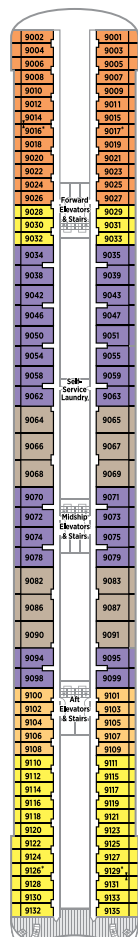

SEABREEZE DECK 9

Guest room categories SP, SH, A1, A2 & A3,
Self-Service Laundry