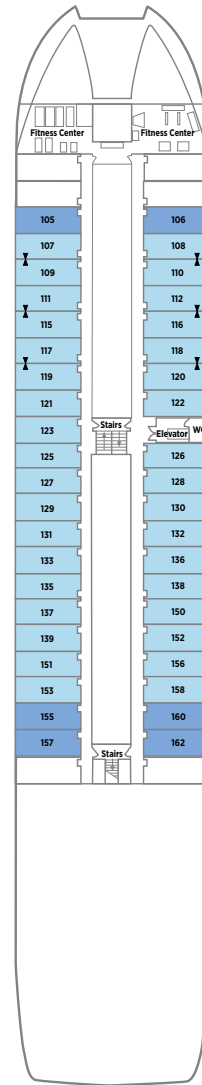

HARMONY DECK 1

Fitness Center

SUITE CATEGORIES

- CS (2) | CRYSTAL SUITE | 883 SQ. FT. (82 SQ. M.) SEAHORSE DECK 2
- CP (2) | CRYSTAL PENTHOUSE | 664 SQ. FT. (61.6 SQ. M.) SEAHORSE DECK 2
- PH (12) | PENTHOUSE | 330 SQ. FT. (30.6 SQ. M.) SEAHORSE DECK 2
- S1 (21) | DELUXE SUITE W/ FRENCH BALCONY | 219 SQ. FT. (20.3 SQ. M.) SEAHORSE DECK 2
- S2 (1) | DELUXE SUITE W/ FRENCH BALCONY | 206 SQ. FT. (19 SQ. M.) SEAHORSE DECK 2
- W1 (35) | DELUXE SUITE W/ FIXED WINDOW | 219 SQ. FT. (20.3 SQ. M.) HARMONY DECK 1
- W2 (6) | DELUXE SUITE W/ FIXED WINDOW | 219 SQ. FT. (20.3 SQ. M.) HARMONY DECK 1

SPECIFICATIONS

- GUEST CAPACITY 154
- STAFF TO GUEST RATIO 1.67
- LENGTH ..... 395 FT. (120.4 M.)
- WIDTH ..... .75 FT. (22.9 M.)

▶◀ Connecting staterooms