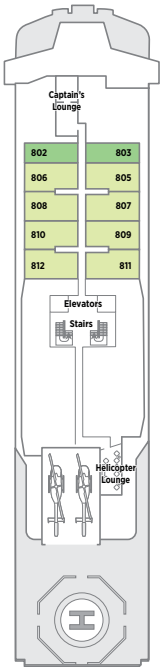

PENTHOUSE DECK 8

Captain's Lounge
Guest room categories PS & S4
Helicopter Lounge