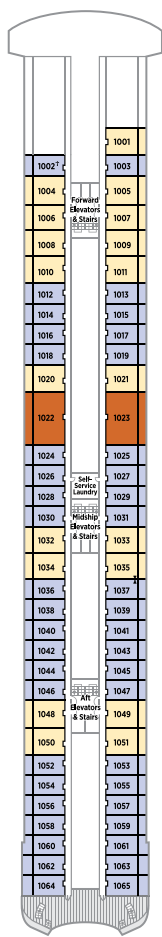

PENTHOUSE DECK 10

Guest room categories CP, PS & PH
Self-Service Laundry