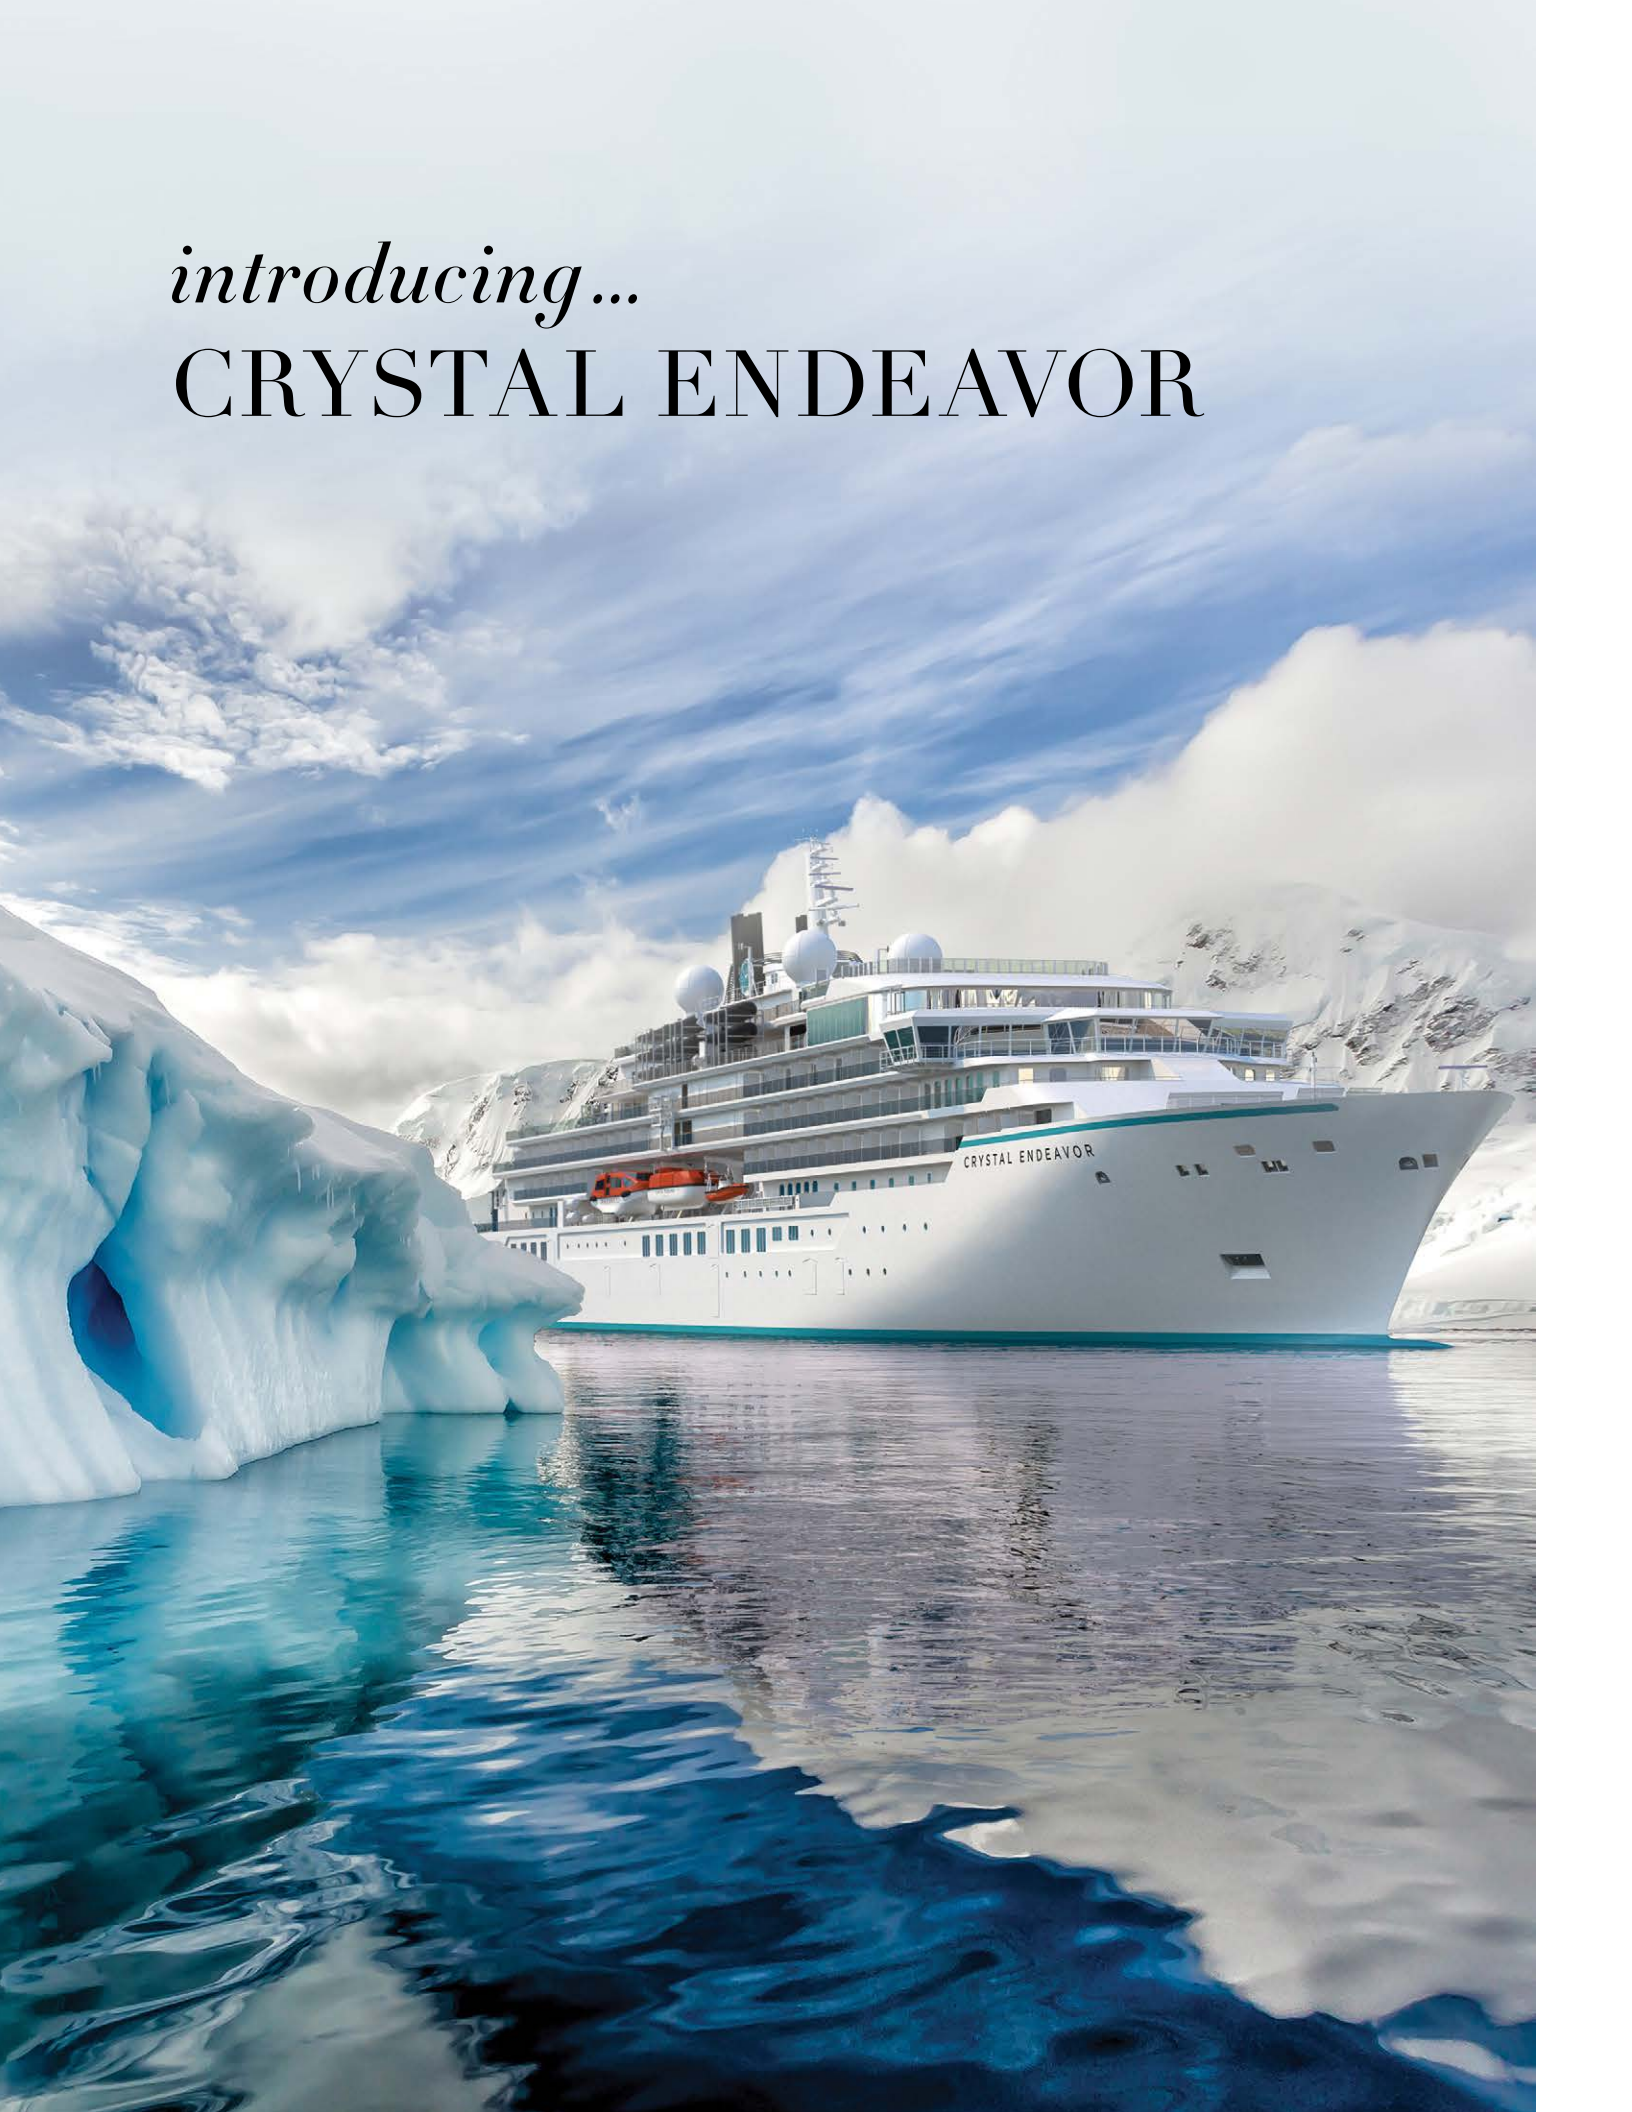

introducing...
CRYSTAL ENDEAVOR

CRYSTAL YACHT EXPEDITION CRUISES

EXTRAORDINARY ADVENTURE

From the World's Most Awarded Luxury Cruise Line comes the world's largest and most spacious luxury expedition yacht, *Crystal Endeavor*. With a sleek design and anchor-free dynamic positioning technology, she is built to PC6 Polar Class specifications to explore the farthest reaches of Earth, from the Arctic to the Antarctic, and far-away lands in between.

A focus on the award-winning hallmarks of the all-inclusive Crystal Experience — superior service, abundant space, all-inclusive quality, exceptional choices and intriguing destinations — ensures *Crystal Endeavor* will appeal to today's most discerning travelers seeking a higher standard of luxury and intrepid adventure. Debuting 2020.