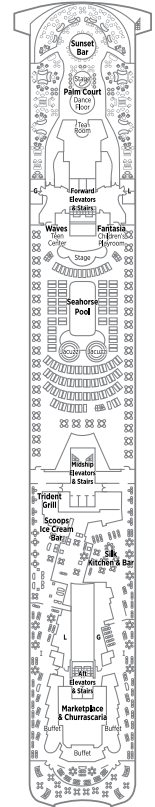

CRYSTAL SERENITY | DECK PLANS — 980 GUESTS
 BEGINNING NOVEMBER 11, 2018

SEABREEZE PENTHOUSE SUITE BATHROOM*

SEABREEZE PENTHOUSE*

SUN DECK 13

- Crystal Life Fitness
- Crystal Life Salon
- Crystal Life Spa
- Sun Deck
- Wimbledon Court