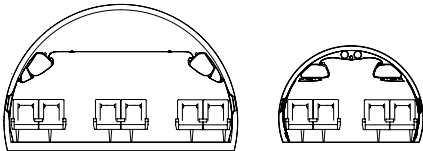

777-200LR

757-200

BOEING 777 / 10,000 NMI / FLIGHT TIME = 19.5 HRS

BOEING 757 / 4,110 NMI / FLIGHT TIME = 9.2 HRS

777-200LR

757-200

SPECIFICATIONS

AIRCRAFT	B777-200LR
AIRCRAFT BODY TYPE	WIDE-BODY
SEATS	88
SEATING LAYOUT	2X2X2
SEAT TYPE	180° FLAT
AISLE WIDTH	EXTRA WIDE
CABIN WIDTH	19 FEET
CABIN LENGTH	162 FEET
LAVATORY	VIP STYLE
AIRCRAFT RANGE	19.5 HOURS 10,000 MILES
LOUNGE	YES
OVER-SIZED BAR	YES
DINING TABLES	YES
ONBOARD WINE CELLAR*	YES
GLOBAL CELLULAR CALLS*	YES
WI-FI*	YES
IPAD*	YES
BOSE HEADSET*	YES
ONBOARD CHEF*	YES
ONBOARD DOCTOR*	YES
IN-FLIGHT ENTERTAINMENT	ON DEMAND
ON-DEMAND/TV/MOVIES 24" MONITOR*	YES
SMALL MONITOR IN CONTROLLER	YES
AUDIO	ON DEMAND