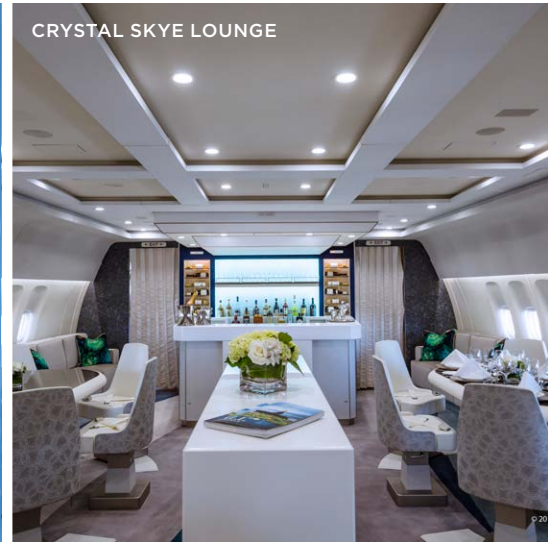

CRYSTAL AIRCRUISES

PRIVATE CHARTER JET | GLOBAL JOURNEYS

Design your customized AirCruise itinerary to exacting specifications and immerse yourself in the heart of civilizations both ancient and modern. A *Crystal Skye* private charter allows for global travel on the most customized terms, perfectly suited to the needs of any group. Our lavishly outfitted Boeing 777 has been completely transformed to the highest standards of aviation design, featuring handcrafted, fully-reclining

flatbed seats, a dedicated stand-up bar and social lounge, a team of *Crystal Skye* Attendants proficient in multiple world languages, and an Executive Chef preparing Michelin-inspired cuisine. Working with a team of experts, curate a Crystal AirCruise for up to 88 guests, staying at the finest hotels and resorts selected by you, while enjoying exclusive access to places of rare beauty and cultural significance.

CRYSTAL LUXURY AIR

ELEVATED PRIVATE LUXURY ON DEMAND

For on-demand private jet service with sky-high capabilities, Crystal Luxury Air caters to your most elite clientele. The epitome of seamless efficiency, Crystal's Bombardier Global Express XRS allows you to conduct business in flight with three spacious cabins configured to accommodate professional needs, with uninterrupted connectivity and high-tech capabilities. Stream iPod-controlled entertainment on 24- and 32-inch widescreen

HD TVs and relax in the jet's leather executive seating and sleeping quarters for six. Customizable menus of world-class cuisine and fine wines and premium spirits make the perfect pair for airborne business dinners. Whether you're all business or treating VIPs to a jet-setting getaway, Crystal Luxury Air will take you there in privileged style.