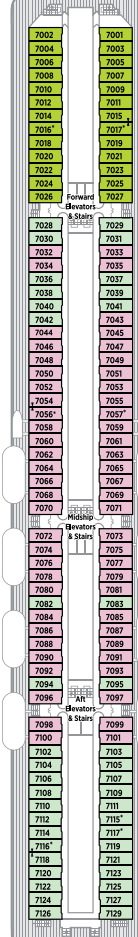

PROMENADE DECK 7

Crystal Life Fitness Garden
Guest room categories C1, C2 & E1

TIFFANY DECK 6

Apropos
Atrium
Avenue Saloon
Bridge Lounge
Crystal Collection
Crystal Images
Computer University@Sea
Connoisseur Club
Facets
Galaxy Lounge
Hollywood Theatre