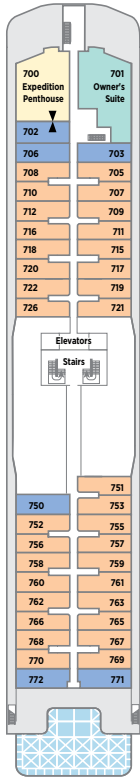

SEABREEZE DECK 7

Guest room categories ES, OS, EP, S1 & S5