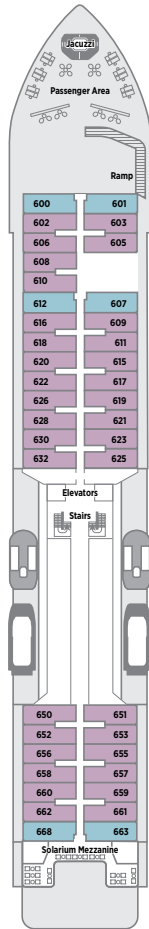

HARMONY DECK 6

Guest room categories S2 & S6
Solarium Mezzanine