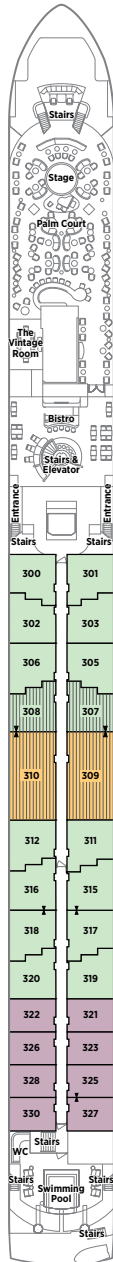

CRYSTAL DECK 3

Bistro
Palm Court
Swimming Pool
The Vintage Room