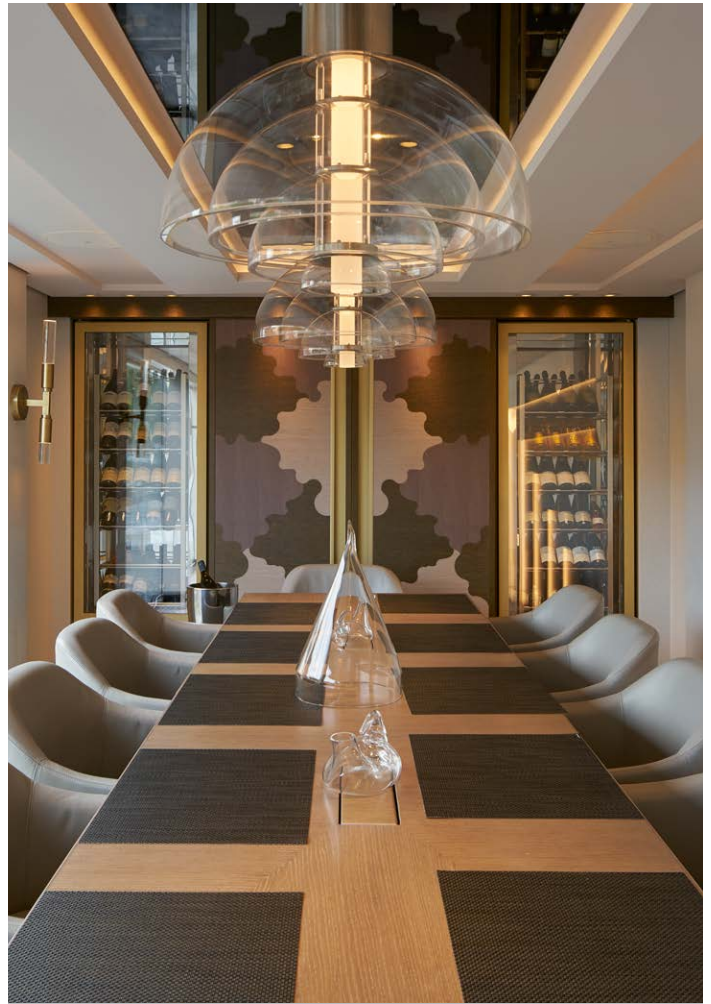

» ACCOMMODATING SPACES

- » Waterside Restaurant accommodates groups of approximately 100 (River) to 500 (Ocean) guests
- » The Vintage Room aboard Ocean and River ships is ideal for optional private VIP dining experiences
- » Palm Court is the perfect spot for daytime peace and quiet, and evening cocktail receptions and dancing (Ocean and River)
- » Specialty restaurants and lounges aboard *Crystal Symphony* and *Crystal Serenity* can transform into private venues for more intimate parties
- » The Hollywood Theatre is equipped with comfortable seating and projection technology (Ocean)
- » Two Hospitality Suites aboard *Crystal Serenity* are offered complimentary to group programs, each equipped with desks, chairs, a sofa and flat-screen TV with DVD player
- » Venues like the Stardust and Starlite Clubs and Galaxy Lounge on *Crystal Symphony* and *Crystal Serenity* are ideal for presentations to larger audiences and private receptions
- » Intimate spaces like the Connoisseur Club, The Cove Bar and The Bistro Café — cater to small groups and mingling (Ocean and River)