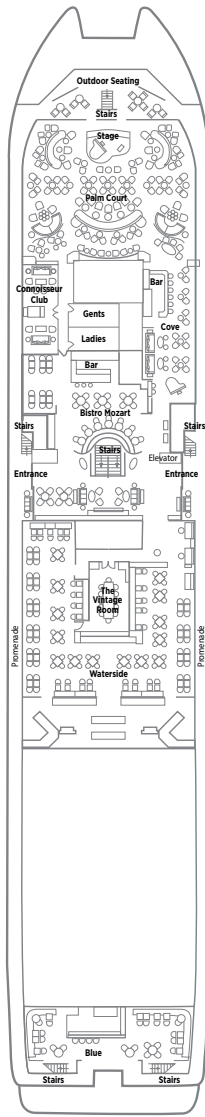

CRYSTAL DECK 3

Wrap-around Promenade
Bistro Mozart
Blue Bar & Grill
Connoisseur Club
Palm Court
The Cove Piano Bar
The Vintage Room
Waterside Restaurant