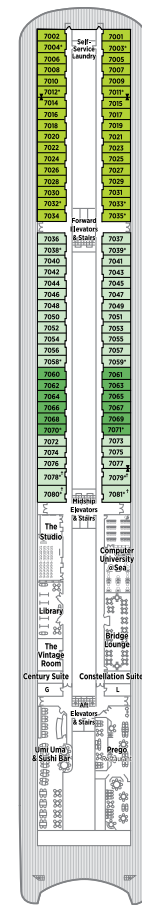

PENTHOUSE DECK 11

Guest room categories CP, PS & PH
Self-Service Laundry

PENTHOUSE DECK 10

Guest room categories SP, PH, SH, P1 & P2
Self-Service Laundry

SEABREEZE DECK 9

Guest room categories A1 & A2
Self-Service Laundry

HORIZON DECK 8

Guest room categories B1, B2 & B3
Shuffleboard Courts

PROMENADE DECK 7

Bridge Lounge
Computer University@Sea
Guest room categories C1, C2 & C3
Library
Prego
Self-Service Laundry
The Studio
The Vintage Room
Umi Uma & Sushi Bar

TIFFANY DECK 6

Apropos
Atrium
Avenue Saloon
Connoisseur Club
Crystal Collection
Crystal Images Bar
Facets
Galaxy Lounge
VIP Casino

CRYSTAL DECK 5

Concierge
Crystal Cove
Crystal Plaza
Crystal Society Host/ess
Front Desk
Future Sales Consultant
Medical Center
Shore Excursions Desk
Waterside

PENTHOUSE/STATEROOM CATEGORIES

- CP (4) | CRYSTAL PENTHOUSE WITH VERANDAH | 1,345 SQ. FT. (124.9 SQ. M.) | Penthouse Deck 11
- PS (33) | PENTHOUSE SUITE WITH VERANDAH AND THIRD BERTH | 538 SQ. FT. (50 SQ. M.) | Penthouse Deck 11
- PH (72) | PENTHOUSE WITH VERANDAH AND THIRD BERTH | 403 SQ. FT. (37.4 SQ. M.) | Penthouse Deck 11
  Penthouse Deck 10
- SP (2) | SEABREEZE PENTHOUSE SUITE WITH VERANDAH AND THIRD BERTH | 538 SQ. FT. (50 SQ. M.) | Penthouse Deck 10
- SH (36) | SEABREEZE PENTHOUSE WITH VERANDAH AND THIRD BERTH | 403 SQ. FT. (37.4 SQ. M.) | Penthouse Deck 10
- P1 (36) | ● P2 (34) | ● A1 (108) | ● A2 (34) | Penthouse Deck 10
  ● B1 (80) | ● B2 (30) | ● B3 (34) | Seabreeze Deck 9
  DELUXE STATEROOM WITH VERANDAH | 269 SQ. FT. (25 SQ. M.) | Horizon Deck 8
- C1 (34) | ● C2 (12) | ● C3 (30) | Promenade Deck 7
  DELUXE STATEROOM WITH LARGE PICTURE WINDOW | 226 SQ. FT. (21 SQ. M.)

SH 10001, 10002, 10005 and 10006: Slightly limited, B2: Slightly limited, C2: Slightly limited

SPECIFICATIONS

GUEST CAPACITY	980
STAFF TO GUEST RATIO	1 TO .67
GROSS REGISTERED TONS	.68,870
LENGTH	820 FT. (250 M.)
WIDTH	105.6 FT. (32.2 M.)
DRAFT	24.9 FT. (7.6 M.)
CRUISING SPEED	MAX 20KMH

* Third berth available; as well as in Penthouses (PS, PH, SP and SH) with the exception of those designed for guests with disabilities, 10064 and 10065. Note: Third berth waiver required. See crystalcruises.com for details.

† Staterooms for guests with disabilities

▶ Connecting staterooms ▲ Queen-bed configuration only

Category images SP and SH are artists' renderings.