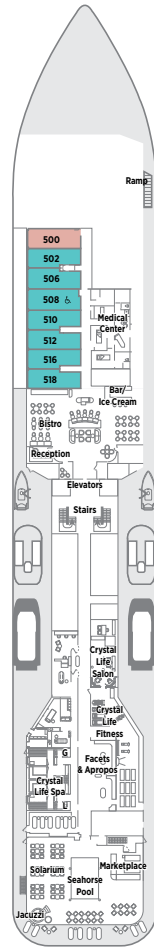

SEAHORSE DECK 5

Bistro
Crystal Life Fitness
Crystal Life Salon
Crystal Life Spa
Facets & Apropos
Guest room categories S3 & S7
Medical Center
Reception
Solarium/Seahorse Pool/Marketplace