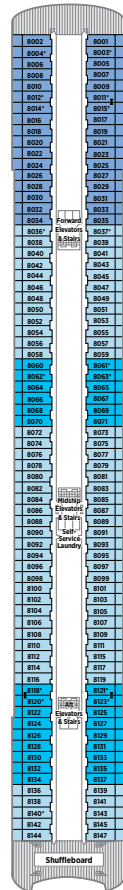

PENTHOUSE DECK 11

Guest room categories CP, PS & PH
Self-Service Laundry

PENTHOUSE DECK 10

Guest room categories SP, PH, SH, P1 & P2
Self-Service Laundry

SEABREEZE DECK 9

Guest room categories A1 & A2
Self-Service Laundry

HORIZON DECK 8

Guest room categories B1, B2 & B3
Shuffleboard Courts

PROMENADE DECK 7

Bridge Lounge
Computer University@Sea
Guest room categories C1, C2 & C3
Library
Prego
Self-Service Laundry
The Studio
The Vintage Room
Umi Uma & Sushi Bar

TIFFANY DECK 6

Apropos
Atrium
Avenue Saloon
Connoisseur Club
Crystal Collection
Crystal Images Bar
Facets
Galaxy Lounge
VIP Casino

CRYSTAL DECK 5

Concierge
Crystal Cove
Crystal Plaza
Crystal Society Host/ess
Front Desk
Future Sales Consultant
Medical Center
Shore Excursions Desk
Waterside

PENTHOUSE/STATEROOM CATEGORIES

- CP (4) | CRYSTAL PENTHOUSE WITH VERANDAH | 1,345 SQ. FT. (124.9 SQ. M.) | Penthouse Deck 11
- PS (33) | PENTHOUSE SUITE WITH VERANDAH AND THIRD BERTH | 538 SQ. FT. (50 SQ. M.) | Penthouse Deck 11
- PH (72) | PENTHOUSE WITH VERANDAH AND THIRD BERTH | 403 SQ. FT. (37.4 SQ. M.) | Penthouse Deck 11
  Penthouse Deck 10
- SP (2) | SEABREEZE PENTHOUSE SUITE WITH VERANDAH AND THIRD BERTH | 538 SQ. FT. (50 SQ. M.) | Penthouse Deck 10
- SH (36) | SEABREEZE PENTHOUSE WITH VERANDAH AND THIRD BERTH | 403 SQ. FT. (37.4 SQ. M.) | Penthouse Deck 10
- P1 (36) | ● P2 (34) | ● A1 (108) | ● A2 (34) | Penthouse Deck 10
  ● B1 (80) | ● B2 (30) | ● B3 (34) | Seabreeze Deck 9
  DELUXE STATEROOM WITH VERANDAH | 269 SQ. FT. (25 SQ. M.) | Horizon Deck 8
- C1 (34) | ● C2 (12) | ● C3 (30) | Promenade Deck 7
  DELUXE STATEROOM WITH LARGE PICTURE WINDOW | 226 SQ. FT. (21 SQ. M.)

SH 10001, 10002, 10005 and 10006: Slightly limited, B2: Slightly limited, C2: Slightly limited

SPECIFICATIONS

GUEST CAPACITY	980
STAFF TO GUEST RATIO	1 TO .67
GROSS REGISTERED TONS	.68,870
LENGTH	820 FT. (250 M.)
WIDTH	105.6 FT. (32.2 M.)
DRAFT	24.9 FT. (7.6 M.)
CRUISING SPEED	MAX 20KMH

* Third berth available; as well as in Penthouses (PS, PH, SP and SH) with the exception of those designed for guests with disabilities, 10064 and 10065. Note: Third berth waiver required. See crystalcruises.com for details.

† Staterooms for guests with disabilities

▶ Connecting staterooms ▲ Queen-bed configuration only

Category images SP and SH are artists' renderings.