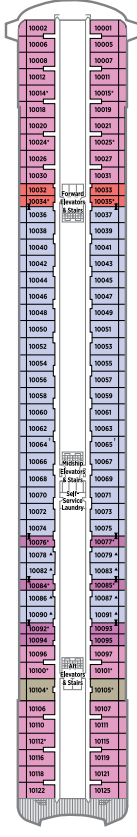

PENTHOUSE DECK 11

Guest room categories CP, PS & PH
Self-Service Laundry

PENTHOUSE DECK 10

Guest room categories SP, PH, SH, P1 & P2
Self-Service Laundry

SEABREEZE DECK 9

Guest room categories A1 & A2
Self-Service Laundry

HORIZON DECK 8

Guest room categories B1, B2 & B3
Shuffleboard Courts

PROMENADE DECK 7

Bridge Lounge
Computer University@Sea
Guest room categories C1, C2 & C3
Library
Prego
Self-Service Laundry
The Studio
The Vintage Room
Umi Uma & Sushi Bar

TIFFANY DECK 6

Apropos
Atrium
Avenue Saloon
Connoisseur Club
Crystal Collection
Crystal Images Bar
Facets
Galaxy Lounge
VIP Casino

CRYSTAL DECK 5

Concierge
Crystal Cove
Crystal Plaza
Crystal Society Host/ess
Front Desk
Future Sales Consultant
Medical Center
Shore Excursions Desk
Waterside

PENTHOUSE/STATEROOM CATEGORIES

- CP (4) | CRYSTAL PENTHOUSE WITH VERANDAH | 1,345 SQ. FT. (124.9 SQ. M.) | Penthouse Deck 11
- PS (33) | PENTHOUSE SUITE WITH VERANDAH AND THIRD BERTH | 538 SQ. FT. (50 SQ. M.) | Penthouse Deck 11
- PH (72) | PENTHOUSE WITH VERANDAH AND THIRD BERTH | 403 SQ. FT. (37.4 SQ. M.) | Penthouse Deck 11
  Penthouse Deck 10
- SP (2) | SEABREEZE PENTHOUSE SUITE WITH VERANDAH AND THIRD BERTH | 538 SQ. FT. (50 SQ. M.) | Penthouse Deck 10
- SH (36) | SEABREEZE PENTHOUSE WITH VERANDAH AND THIRD BERTH | 403 SQ. FT. (37.4 SQ. M.) | Penthouse Deck 10
- P1 (36) | ● P2 (34) | ● A1 (108) | ● A2 (34) | Penthouse Deck 10
  ● B1 (80) | ● B2 (30) | ● B3 (34) | Seabreeze Deck 9
  DELUXE STATEROOM WITH VERANDAH | 269 SQ. FT. (25 SQ. M.) | Horizon Deck 8
- C1 (34) | ● C2 (12) | ● C3 (30) | Promenade Deck 7
  DELUXE STATEROOM WITH LARGE PICTURE WINDOW | 226 SQ. FT. (21 SQ. M.)

SH 10001, 10002, 10005 and 10006: Slightly limited, B2: Slightly limited, C2: Slightly limited

SPECIFICATIONS

GUEST CAPACITY	980
STAFF TO GUEST RATIO	1 TO .67
GROSS REGISTERED TONS	.68,870
LENGTH	820 FT. (250 M.)
WIDTH	105.6 FT. (32.2 M.)
DRAFT	24.9 FT. (7.6 M.)
CRUISING SPEED	MAX 20KMH

* Third berth available; as well as in Penthouses (PS, PH, SP and SH) with the exception of those designed for guests with disabilities, 10064 and 10065. Note: Third berth waiver required. See crystalcruises.com for details.

† Staterooms for guests with disabilities

▶ Connecting staterooms ▲ Queen-bed configuration only

Category images SP and SH are artists' renderings.