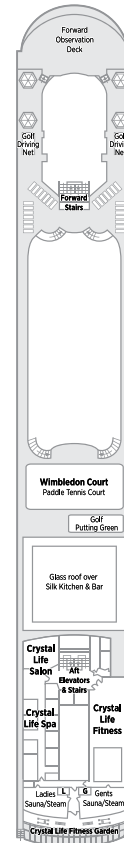

SUN DECK 12

- Crystal Life Fitness
- Crystal Life Fitness Garden
- Crystal Life Salon
- Crystal Life Spa
- Golf Driving Nets
- Golf Putting Green
- Observation Deck
- Sun Deck
- Wimbledon Court