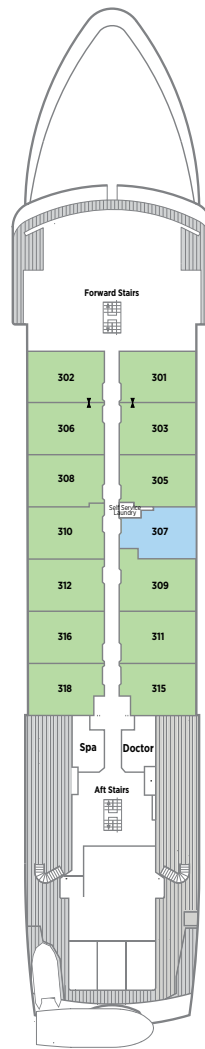

HORIZON DECK 3

Self Service Laundry
Spa/Serenity Suite