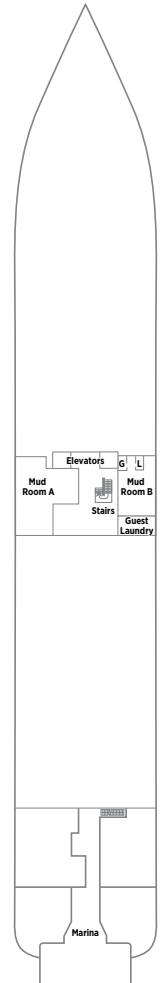

MARINA DECK 3

Guest Laundry
Marina
Mud Rooms

SUITE CATEGORIES

- ES | EXPEDITION SUITE (EP + S5) | 1,290 SQ. FT. (119.8 SQ. M.) SEABREEZE DECK 7
- OS | OWNER'S SUITE (STARBOARD) | 1,130 SQ. FT. (105 SQ. M.) SEABREEZE DECK 7
- EP | EXPEDITION PENTHOUSE (PORT) | 985 SQ. FT. (91.5 SQ. M.) SEABREEZE DECK 7
- PS | PENTHOUSE SUITE | 457 SQ. FT. (42.5 SQ. M.) PENTHOUSE DECK 8
- S1 | S2 | S3 | S4 PENTHOUSE DECK 8
- S5 | S6 | S7 | DELUXE SUITE | 304 SQ. FT. (28.3 SQ. M.) SEABREEZE DECK 7
  HARMONY DECK 6
  SEAHORSE DECK 5

SPECIFICATIONS

GUEST CAPACITY 200
STAFF TO GUEST RATIO ..... 1 TO 1
▶◀ Connecting staterooms
*Artists' renderings and subject to change.