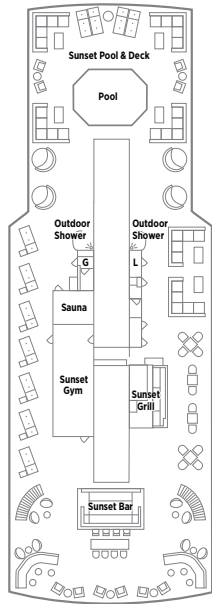

SUNSET DECK 5

Sunset Bar
Sunset Grill
Sunset Gym & Sauna
Sunset Pool & Deck