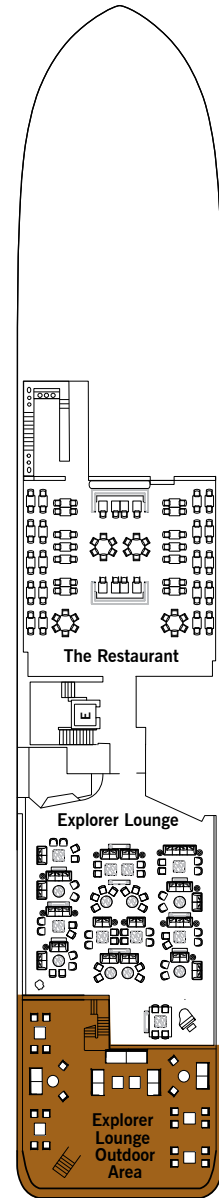

SILVER ORIGIN – Deck Plans

DECK 3
Medical Centre
Basecamp
Marina

DECK 4
The Restaurant
Explorer Lounge

DECK 5
Beauty Spa
Fitness Centre

DECK 6

DECK 7
The Grill
Observation Lounge
Open Deck

DECK 8
Stargazing

SUITE CATEGORIES

- Owner's Suite ●
- Grand Suite ●
- Royal Suite ●
- Silver Suite ●
- Medallion Suite ●
- Deluxe Veranda Suite ●
- Superior Veranda Suite ●
- Classic Veranda Suite ●

SPECIFICATIONS

- Crew 90
- Officers Ecuadorian
- Guests 100
- Tonnage 5,800
- Length 331.4 Feet / 101 Metres
- Width 52.5 Feet / 16 Metres
- Speed 14 Knots
- Passenger Decks 6
- Connecting Suites ⇕
501/503, 502/504, 505/507, 506/508, 525/528*
- 3rd Guest Capacity ▲
- Built 2020
- Registry Ecuador

*Suites 525 and 528 are connected through a shared foyer

Deck plans are for illustration purposes only and may be subject to change.

SILVER ORIGIN – Suite Diagrams

All suites feature:

- Butler service
- Private Veranda
- Mini-bar with local snacks and a range of soft and alcoholic drinks
- In-suite fresh water purification systems and refill stations
- A choice of pillows
- Eco-friendly bath amenities
- Plush robes and slippers
- Hair dryer
- Flat-screen television(s) with Interactive Media Library
- 110/220 volt and USB outlets
- Direct-dial telephone(s)
- 24-hour room service and in-suite dining
- Complimentary Wi-Fi for all suites
- Complimentary expedition gear (waterproof backpack, raincoat and premium metallic water bottle)

1,722 SQ.FT. / 160 M²
INCLUDING VERANDA
(646 SQ.FT. / 60 M²)

1,025 SQ.FT. / 95 M²
INCLUDING VERANDA
(271 SQ.FT. / 25 M²)

897 SQ.FT. / 83 M²
INCLUDING VERANDA
(305 SQ.FT. / 28 M²)

536 SQ. FT. / 50 M²
INCLUDING VERANDA
(109 SQ.FT. / 10 M²)