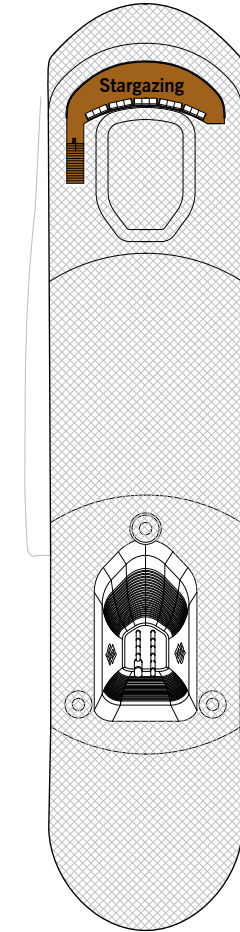

SILVER ORIGIN – Deck Plans

DECK 3
Medical Centre
Basecamp
Marina

DECK 4
The Restaurant
Explorer Lounge

DECK 5
Beauty Spa
Fitness Centre

DECK 6

DECK 7
The Grill
Observation Lounge
Open Deck

DECK 8
Stargazing

SUITE CATEGORIES

- Owner's Suite ●
- Grand Suite ●
- Royal Suite ●
- Silver Suite ●
- Medallion Suite ●
- Deluxe Veranda Suite ●
- Superior Veranda Suite ●
- Classic Veranda Suite ●

SPECIFICATIONS

- Crew 90
- Officers Ecuadorian
- Guests 100
- Tonnage 5,800
- Length 331.4 Feet / 101 Metres
- Width 52.5 Feet / 16 Metres
- Speed 14 Knots
- Passenger Decks 6
- Connecting Suites ⇕
501/503, 502/504, 505/507, 506/508, 525/528*
- 3rd Guest Capacity ▲
- Built 2020
- Registry Ecuador

*Suites 525 and 528 are connected through a shared foyer

Deck plans are for illustration purposes only and may be subject to change.

SILVER ORIGIN – Suite Diagrams

All suites feature:

- Butler service
- Private Veranda
- Mini-bar with local snacks and a range of soft and alcoholic drinks
- In-suite fresh water purification systems and refill stations
- A choice of pillows
- Eco-friendly bath amenities
- Plush robes and slippers
- Hair dryer
- Flat-screen television(s) with Interactive Media Library
- 110/220 volt and USB outlets
- Direct-dial telephone(s)
- 24-hour room service and in-suite dining
- Complimentary Wi-Fi for all suites
- Complimentary expedition gear (waterproof backpack, raincoat and premium metallic water bottle)