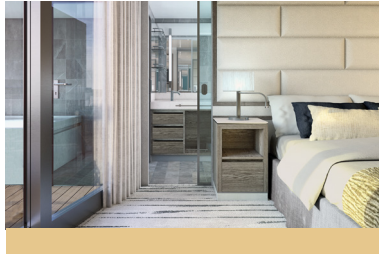

*Suites 525 and 528 are connected through a shared foyer

Deck plans are for illustration purposes only and may be subject to change.

SILVER ORIGIN – Suite Diagrams

All suites feature:

- Butler service
- Private Veranda
- Mini-bar with local snacks and a range of soft and alcoholic drinks
- In-suite fresh water purification systems and refill stations
- A choice of pillows
- Eco-friendly bath amenities
- Plush robes and slippers
- Hair dryer
- Flat-screen television(s) with Interactive Media Library
- 110/220 volt and USB outlets
- Direct-dial telephone(s)
- 24-hour room service and in-suite dining
- Complimentary Wi-Fi for all suites
- Complimentary expedition gear (waterproof backpack, raincoat and premium metallic water bottle)

- Large veranda with patio furniture and floor-to-ceiling glass doors
- Living room with sitting area
- Separate dining area
- Twin beds or king-sized bed
- A choice of pillows
- Bathroom with double vanity, plus a powder room
- Ocean-view whirlpool bath and separate shower
- Walk-in wardrobe(s) with personal safe
- Vanity table(s)
- Writing desk(s)
- 2 large flat screen TVs
- Premium sound system
- Premium coffee station
- Binoculars
- Laundry service*
- Unlimited Standard WI-FI

- Large veranda with patio furniture and floor-to-ceiling glass doors
- Living room with sitting area
- Separate dining area
- Twin beds or king-sized bed
- A choice of pillows
- Bathroom with double vanity, plus a powder room
- Ocean-view whirlpool bath and separate shower
- Walk-in wardrobe(s) with personal safe
- Vanity table(s)
- 2 large flat screen TVs
- Premium sound system
- Premium coffee station
- Binoculars
- Laundry service*
- Unlimited Standard WI-FI