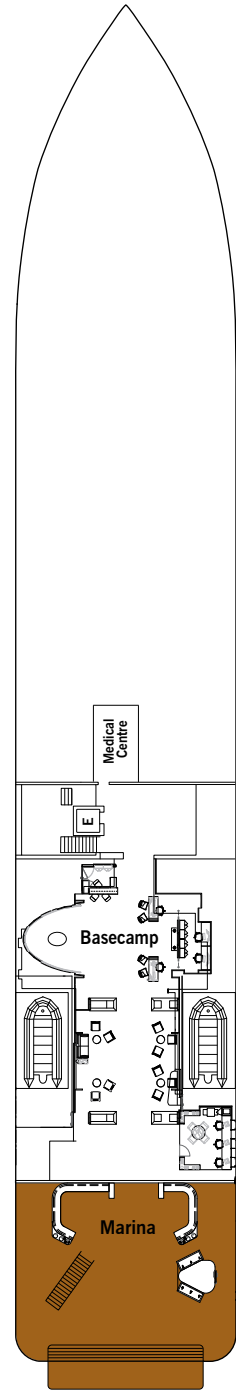

SILVER ORIGIN – Deck Plans

DECK 3
Medical Centre
Basecamp
Marina

DECK 4
The Restaurant
Explorer Lounge

DECK 5
Beauty Spa
Fitness Centre

DECK 6

DECK 7
The Grill
Observation Lounge
Open Deck

DECK 8
Stargazing

SUITE CATEGORIES

- Owner's Suite ●
- Grand Suite ●
- Royal Suite ●
- Silver Suite ●
- Medallion Suite ●
- Deluxe Veranda Suite ●
- Superior Veranda Suite ●
- Classic Veranda Suite ●

SPECIFICATIONS

- Crew 90
- Officers Ecuadorian
- Guests 100
- Tonnage 5,800
- Length 331.4 Feet / 101 Metres
- Width 52.5 Feet / 16 Metres
- Speed 14 Knots
- Passenger Decks 6
- Connecting Suites ⇕
501/503, 502/504, 505/507, 506/508, 525/528*
- 3rd Guest Capacity ▲
- Built 2020
- Registry Ecuador

*Suites 525 and 528 are connected through a shared foyer

Deck plans are for illustration purposes only and may be subject to change.

SILVER ORIGIN – Suite Diagrams

All suites feature:

- Butler service
- Private Veranda
- Mini-bar with local snacks and a range of soft and alcoholic drinks
- In-suite fresh water purification systems and refill stations
- A choice of pillows
- Eco-friendly bath amenities
- Plush robes and slippers
- Hair dryer
- Flat-screen television(s) with Interactive Media Library
- 110/220 volt and USB outlets
- Direct-dial telephone(s)
- 24-hour room service and in-suite dining
- Complimentary Wi-Fi for all suites
- Complimentary expedition gear (waterproof backpack, raincoat and premium metallic water bottle)

1,722 SQ.FT. / 160 M²
INCLUDING VERANDA
(646 SQ.FT. / 60 M²)

1,025 SQ.FT. / 95 M²
INCLUDING VERANDA
(271 SQ.FT. / 25 M²)

897 SQ.FT. / 83 M²
INCLUDING VERANDA
(305 SQ.FT. / 28 M²)

536 SQ. FT. / 50 M²
INCLUDING VERANDA
(109 SQ.FT. / 10 M²)