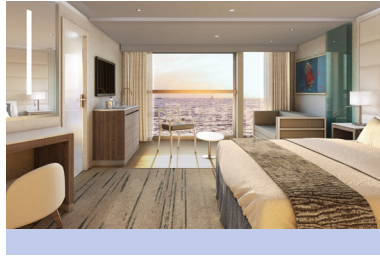

SUITE CATEGORIES

- Owner's Suite ●
- Grand Suite ●
- Royal Suite ●
- Silver Suite ●
- Medallion Suite ●
- Deluxe Veranda Suite ●
- Superior Veranda Suite ●
- Classic Veranda Suite ●

SPECIFICATIONS

- Crew 90
- Officers Ecuadorian
- Guests 100
- Tonnage 5,800
- Length 331.4 Feet / 101 Metres
- Width 52.5 Feet / 16 Metres
- Speed 14 Knots
- Passenger Decks 6
- Connecting Suites ⇕
501/503, 502/504, 505/507, 506/508, 525/528*
- 3rd Guest Capacity ▲
- Built 2020
- Registry Ecuador

*Suites 525 and 528 are connected through a shared foyer

Deck plans are for illustration purposes only and may be subject to change.

SILVER ORIGIN – Suite Diagrams

All suites feature:

- Butler service
- Private Veranda
- Mini-bar with local snacks and a range of soft and alcoholic drinks
- In-suite fresh water purification systems and refill stations
- A choice of pillows
- Eco-friendly bath amenities
- Plush robes and slippers
- Hair dryer
- Flat-screen television(s) with Interactive Media Library
- 110/220 volt and USB outlets
- Direct-dial telephone(s)
- 24-hour room service and in-suite dining
- Complimentary Wi-Fi for all suites
- Complimentary expedition gear (waterproof backpack, raincoat and premium metallic water bottle)

- Large veranda with patio furniture and floor-to-ceiling glass doors
- Living room with sitting area
- Separate dining area
- Twin beds or king-sized bed
- A choice of pillows
- Bathroom with double vanity, plus a powder room
- Ocean-view whirlpool bath and separate shower
- Walk-in wardrobe(s) with personal safe
- Vanity table(s)
- Writing desk(s)
- 2 large flat screen TVs
- Premium sound system
- Premium coffee station
- Binoculars
- Laundry service*
- Unlimited Standard WI-FI