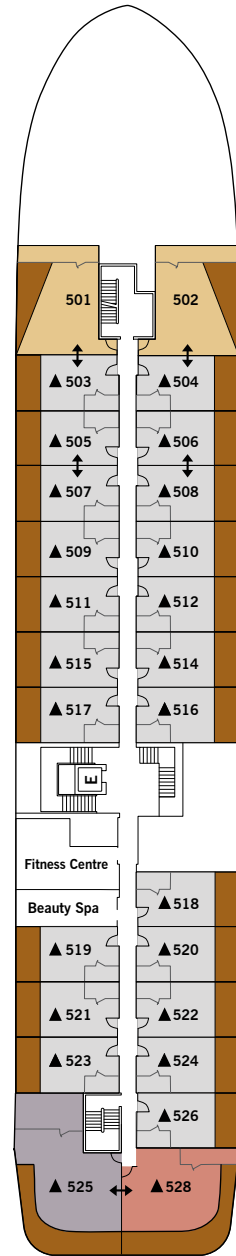

SILVER ORIGIN – Deck Plans

DECK 3
Medical Centre
Basecamp
Marina

DECK 4
The Restaurant
Explorer Lounge

DECK 5
Beauty Spa
Fitness Centre

DECK 6

DECK 7
The Grill
Observation Lounge
Open Deck

DECK 8
Stargazing

SUITE CATEGORIES

- Owner's Suite ●
- Grand Suite ●
- Royal Suite ●
- Silver Suite ●
- Medallion Suite ●
- Deluxe Veranda Suite ●
- Superior Veranda Suite ●
- Classic Veranda Suite ●

SPECIFICATIONS

- Crew 90
- Officers Ecuadorian
- Guests 100
- Tonnage 5,800
- Length 331.4 Feet / 101 Metres
- Width 52.5 Feet / 16 Metres
- Speed 14 Knots
- Passenger Decks 6
- Connecting Suites ⇕
501/503, 502/504, 505/507, 506/508, 525/528*
- 3rd Guest Capacity ▲
- Built 2020
- Registry Ecuador

*Suites 525 and 528 are connected through a shared foyer

Deck plans are for illustration purposes only and may be subject to change.

SILVER ORIGIN – Suite Diagrams

All suites feature:

- Butler service
- Private Veranda
- Mini-bar with local snacks and a range of soft and alcoholic drinks
- In-suite fresh water purification systems and refill stations
- A choice of pillows
- Eco-friendly bath amenities
- Plush robes and slippers
- Hair dryer
- Flat-screen television(s) with Interactive Media Library
- 110/220 volt and USB outlets
- Direct-dial telephone(s)
- 24-hour room service and in-suite dining
- Complimentary Wi-Fi for all suites
- Complimentary expedition gear (waterproof backpack, raincoat and premium metallic water bottle)

1,722 SQ.FT. / 160 M²
INCLUDING VERANDA
(646 SQ.FT. / 60 M²)

1,025 SQ.FT. / 95 M²
INCLUDING VERANDA
(271 SQ.FT. / 25 M²)

897 SQ.FT. / 83 M²
INCLUDING VERANDA
(305 SQ.FT. / 28 M²)

536 SQ. FT. / 50 M²
INCLUDING VERANDA
(109 SQ.FT. / 10 M²)