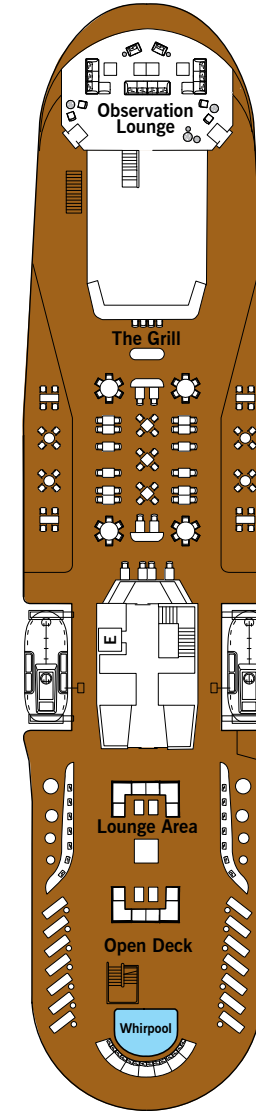

SILVER ORIGIN – Deck Plans

DECK 3
Medical Centre
Basecamp
Marina

DECK 4
The Restaurant
Explorer Lounge

DECK 5
Beauty Spa
Fitness Centre

DECK 6

DECK 7
The Grill
Observation Lounge
Open Deck

DECK 8
Stargazing

SUITE CATEGORIES

- Owner's Suite ●
- Grand Suite ●
- Royal Suite ●
- Silver Suite ●
- Medallion Suite ●
- Deluxe Veranda Suite ●
- Superior Veranda Suite ●
- Classic Veranda Suite ●

SPECIFICATIONS

- Crew 90
- Officers Ecuadorian
- Guests 100
- Tonnage 5,800
- Length 331.4 Feet / 101 Metres
- Width 52.5 Feet / 16 Metres
- Speed 14 Knots
- Passenger Decks 6
- Connecting Suites ⇕
501/503, 502/504, 505/507, 506/508, 525/528*
- 3rd Guest Capacity ▲
- Built 2020
- Registry Ecuador

*Suites 525 and 528 are connected through a shared foyer

Deck plans are for illustration purposes only and may be subject to change.

SILVER ORIGIN – Suite Diagrams

All suites feature:

- Butler service
- Private Veranda
- Mini-bar with local snacks and a range of soft and alcoholic drinks
- In-suite fresh water purification systems and refill stations
- A choice of pillows
- Eco-friendly bath amenities
- Plush robes and slippers
- Hair dryer
- Flat-screen television(s) with Interactive Media Library
- 110/220 volt and USB outlets
- Direct-dial telephone(s)
- 24-hour room service and in-suite dining
- Complimentary Wi-Fi for all suites
- Complimentary expedition gear (waterproof backpack, raincoat and premium metallic water bottle)