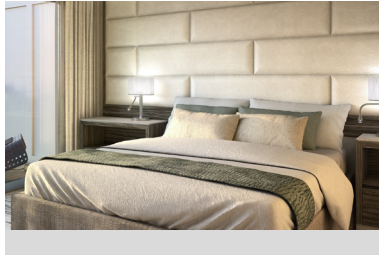

SUITE CATEGORIES

- Owner's Suite ●
- Grand Suite ●
- Royal Suite ●
- Silver Suite ●
- Medallion Suite ●
- Deluxe Veranda Suite ●
- Superior Veranda Suite ●
- Classic Veranda Suite ●

SPECIFICATIONS

- Crew 90
- Officers Ecuadorian
- Guests 100
- Tonnage 5,800
- Length 331.4 Feet / 101 Metres
- Width 52.5 Feet / 16 Metres
- Speed 14 Knots
- Passenger Decks 6
- Connecting Suites ⇕
501/503, 502/504, 505/507, 506/508, 525/528*
- 3rd Guest Capacity ▲
- Built 2020
- Registry Ecuador

*Suites 525 and 528 are connected through a shared foyer

Deck plans are for illustration purposes only and may be subject to change.

SILVER ORIGIN – Suite Diagrams

All suites feature:

- Butler service
- Private Veranda
- Mini-bar with local snacks and a range of soft and alcoholic drinks
- In-suite fresh water purification systems and refill stations
- A choice of pillows
- Eco-friendly bath amenities
- Plush robes and slippers
- Hair dryer
- Flat-screen television(s) with Interactive Media Library
- 110/220 volt and USB outlets
- Direct-dial telephone(s)
- 24-hour room service and in-suite dining
- Complimentary Wi-Fi for all suites
- Complimentary expedition gear (waterproof backpack, raincoat and premium metallic water bottle)

- Large veranda with patio furniture and floor-to-ceiling glass doors
- Living room with sitting area
- Separate dining area
- Twin beds or king-sized bed
- A choice of pillows
- Bathroom with double vanity, plus a powder room
- Ocean-view whirlpool bath and separate shower
- Walk-in wardrobe(s) with personal safe
- Vanity table(s)
- Writing desk(s)
- 2 large flat screen TVs
- Premium sound system
- Premium coffee station
- Binoculars
- Laundry service*
- Unlimited Standard WI-FI