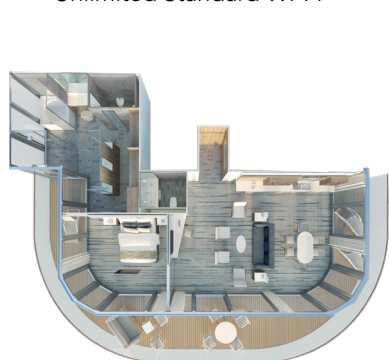

* Complimentary laundry service will be limited to 3 pieces per guest per day.

Images are intended as a general reference. Features, materials, finishes and layout may be different than shown.