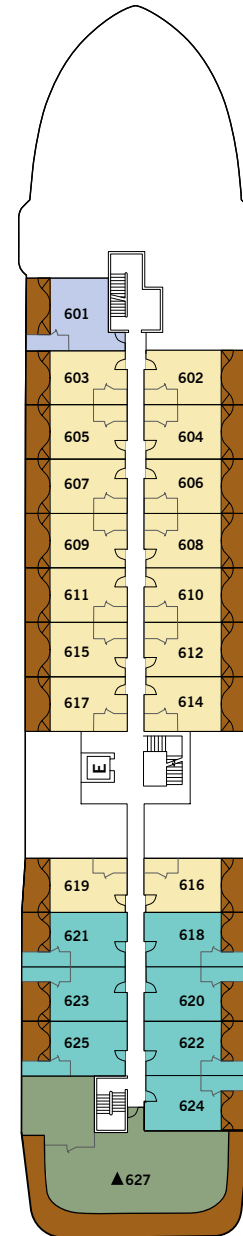

SILVER ORIGIN – Deck Plans

DECK 3
Medical Centre
Basecamp
Marina

DECK 4
The Restaurant
Explorer Lounge

DECK 5
Beauty Spa
Fitness Centre

DECK 6

DECK 7
The Grill
Observation Lounge
Open Deck

DECK 8
Stargazing

SUITE CATEGORIES

- Owner's Suite ●
- Grand Suite ●
- Royal Suite ●
- Silver Suite ●
- Medallion Suite ●
- Deluxe Veranda Suite ●
- Superior Veranda Suite ●
- Classic Veranda Suite ●

SPECIFICATIONS

- Crew 90
- Officers Ecuadorian
- Guests 100
- Tonnage 5,800
- Length 331.4 Feet / 101 Metres
- Width 52.5 Feet / 16 Metres
- Speed 14 Knots
- Passenger Decks 6
- Connecting Suites ⇕
501/503, 502/504, 505/507, 506/508, 525/528*
- 3rd Guest Capacity ▲
- Built 2020
- Registry Ecuador

*Suites 525 and 528 are connected through a shared foyer

Deck plans are for illustration purposes only and may be subject to change.

SILVER ORIGIN – Suite Diagrams

All suites feature:

- Butler service
- Private Veranda
- Mini-bar with local snacks and a range of soft and alcoholic drinks
- In-suite fresh water purification systems and refill stations
- A choice of pillows
- Eco-friendly bath amenities
- Plush robes and slippers
- Hair dryer
- Flat-screen television(s) with Interactive Media Library
- 110/220 volt and USB outlets
- Direct-dial telephone(s)
- 24-hour room service and in-suite dining
- Complimentary Wi-Fi for all suites
- Complimentary expedition gear (waterproof backpack, raincoat and premium metallic water bottle)

1,722 SQ.FT. / 160 M²
INCLUDING VERANDA
(646 SQ.FT. / 60 M²)

1,025 SQ.FT. / 95 M²
INCLUDING VERANDA
(271 SQ.FT. / 25 M²)

897 SQ.FT. / 83 M²
INCLUDING VERANDA
(305 SQ.FT. / 28 M²)

536 SQ. FT. / 50 M²
INCLUDING VERANDA
(109 SQ.FT. / 10 M²)