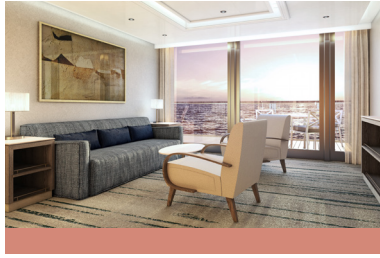

*Suites 525 and 528 are connected through a shared foyer

Deck plans are for illustration purposes only and may be subject to change.

SILVER ORIGIN – Suite Diagrams

All suites feature:

- Butler service
- Private Veranda
- Mini-bar with local snacks and a range of soft and alcoholic drinks
- In-suite fresh water purification systems and refill stations
- A choice of pillows
- Eco-friendly bath amenities
- Plush robes and slippers
- Hair dryer
- Flat-screen television(s) with Interactive Media Library
- 110/220 volt and USB outlets
- Direct-dial telephone(s)
- 24-hour room service and in-suite dining
- Complimentary Wi-Fi for all suites
- Complimentary expedition gear (waterproof backpack, raincoat and premium metallic water bottle)

- Large veranda with patio furniture and floor-to-ceiling glass doors
- Living room with sitting area
- Separate dining area
- Twin beds or king-sized bed
- A choice of pillows
- Bathroom with double vanity, plus a powder room
- Ocean-view whirlpool bath and separate shower
- Walk-in wardrobe(s) with personal safe
- Vanity table(s)
- Writing desk(s)
- 2 large flat screen TVs
- Premium sound system
- Premium coffee station
- Binoculars
- Laundry service*
- Unlimited Standard WI-FI

- Large veranda with patio furniture and floor-to-ceiling glass doors
- Living room with sitting area
- Separate dining area
- Twin beds or king-sized bed
- A choice of pillows
- Bathroom with double vanity, plus a powder room
- Ocean-view whirlpool bath and separate shower
- Walk-in wardrobe(s) with personal safe
- Vanity table(s)
- 2 large flat screen TVs
- Premium sound system
- Premium coffee station
- Binoculars
- Laundry service*
- Unlimited Standard WI-FI